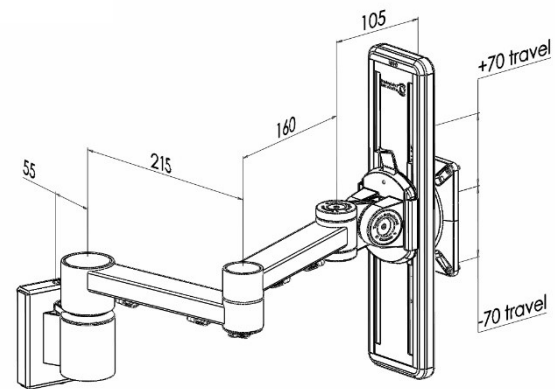

XSTREAM dual beam arm with front end ratchet adjustment and tool rail fixing

Product Specification

Product code	XSTREAMCOMB08S - silver
Weight capacity	10kg
Max forward extension	455mm
VESA	75mm & 100mm VESA compliant
Movement	Height adjustment, tilt, swivel, rotation and reach
Height adjustment	Max height adjustment 135mm from desk top
Fixings	Tool rail fixing

Additional Information

Single beam arm with manual height adjustment

Additional +/- 70mm available with ratchet mechanism

Lockable quick release VESA function

Compact – folds back into a space of 40mm

Silver – XSTREAMCOMB08S - RAL code 9006