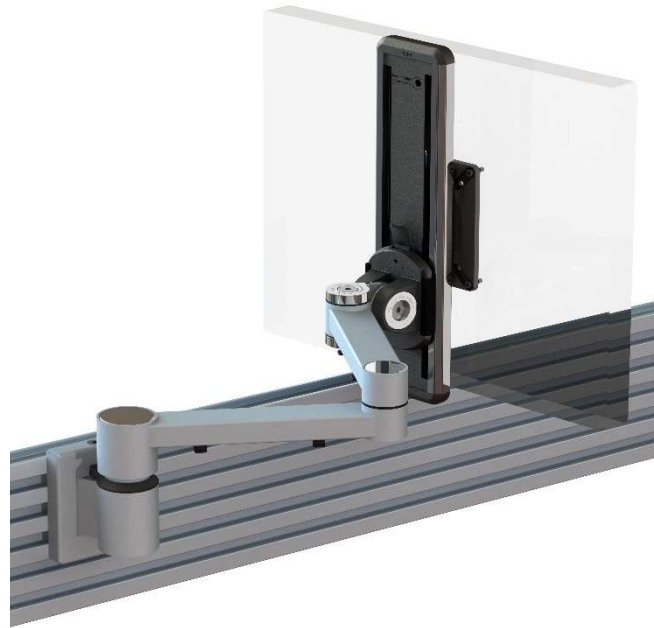

XSTREAM dual beam arm with front end ratchet adjustment and tool rail fixing

Product Specification

Product code	XSTREAMCOMB08S - silver
Weight capacity	10kg
Max forward extension	455mm
VESA	75mm & 100mm VESA compliant
Movement	Height adjustment, tilt, swivel, rotation and reach
Height adjustment	Max height adjustment 135mm from desk top
Fixings	Tool rail fixing

Additional Information

Single beam arm with manual height adjustment

Additional +/- 70mm available with ratchet mechanism

Lockable quick release VESA function

Compact – folds back into a space of 40mm

Silver – XSTREAMCOMB08S - RAL code 9006